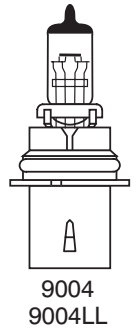

Long Life Headlight Bulbs

H7LL
4720LL
4720HD
H3LL
H1LL

9003LL
9004LL
9005LL
9006LL
9007LL

Candlepower Incorporated
14626 Southlawn Lane
Rockville, Maryland, USA
20850-1317

ph 301.340.0224
fax 301.762.2518
www.candlepowerinc.com