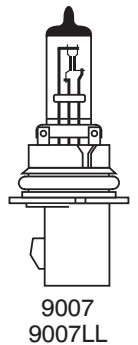

Long Life Headlight Bulbs

H7LL
4720LL
4720HD
H3LL
H1LL

9003LL
9004LL
9005LL
9006LL
9007LL

Candlepower Incorporated
14626 Southlawn Lane
Rockville, Maryland, USA
20850-1317

ph 301.340.0224
fax 301.762.2518
www.candlepowerinc.com