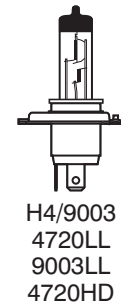

Long Life Headlight Bulbs

H7LL
4720LL
4720HD
H3LL
H1LL

9003LL
9004LL
9005LL
9006LL
9007LL

Candlepower Incorporated
14626 Southlawn Lane
Rockville, Maryland, USA
20850-1317

ph 301.340.0224
fax 301.762.2518
www.candlepowerinc.com